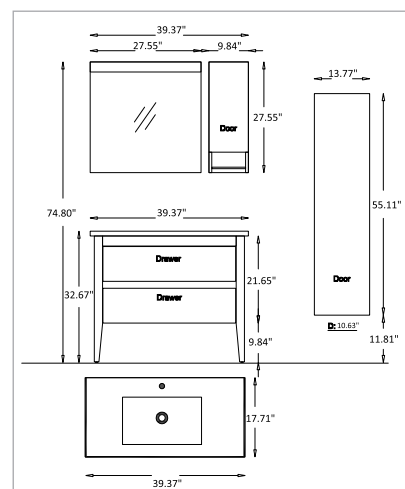

* also available in 34" wide

BARCELONA 40

PRODUCT FEATURES

Doors Matt Acrylic White Lacquer

Body Sides Lisbon Melamined MDF

Drawers Soft Close - Undermount

Washbasin Ceramic

GEORGETOWN 40^{*}

PRODUCT FEATURES

Doors	Lisbon Melaminated MDF
Body Sides	Lisbon Melaminated MDF
Drawers	Soft Close - Undermount
Washbasin	Ceramic

* also available in 34" wide

OSLO 40

PRODUCT FEATURES

Doors HG White

Body Sides Lisbon Melaminated MDF

Hinge Soft Close

Washbasin Ceramic

BERLIN 40

PRODUCT FEATURES

Doors	Sacramento Oak Melaminated MDF
Body Sides	Sacramento Oak Melaminated MDF
Drawers	Soft Close - Undermount
Washbasin	Ceramic

SLIM 20

PRODUCT FEATURES