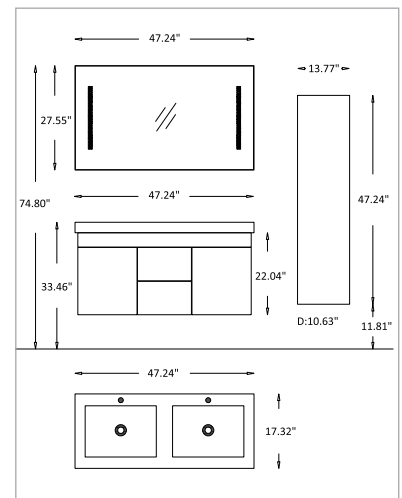

PORTO 48

PRODUCT FEATURES

Doors HG Max White

Body Sides HG White Melaminated MDF

Hinge Soft Close

Washbasin Ceramic