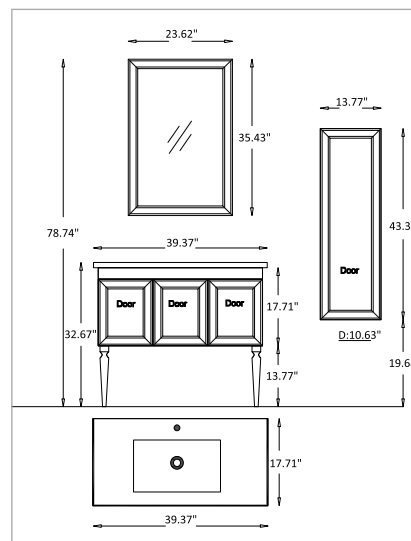

PRAGUE 40

PRODUCT FEATURES

Doors Patina Lacquer + Antique White

Body Sides Antique White Melaminated MDF

Hinge Soft Close

Washbasin Ceramic