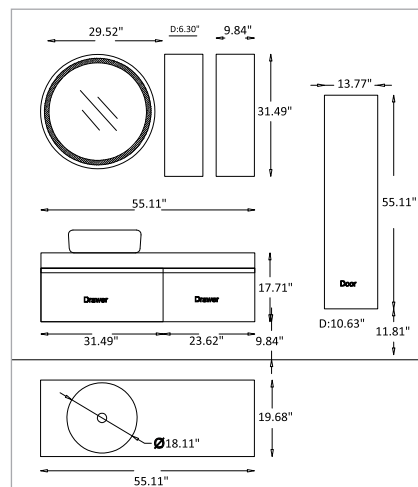

* also available in 40" and 48" wide