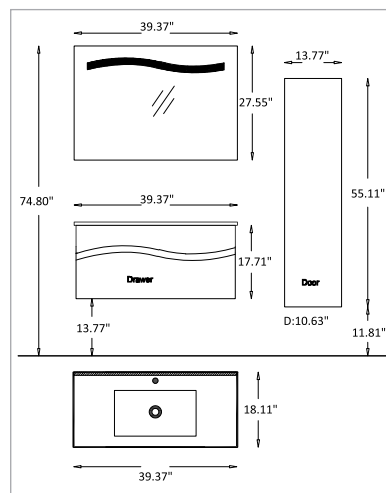

AMSTERDAM 40*

PRODUCT FEATURES

Doors HG Max White

Body Sides HG White Melaminated MDF

Drawers Soft Close - Undermount

Washbasin Ceramic

* also available in 34" wide

PORTO 48

* also available in 34" wide

BARCELONA 40

PRODUCT FEATURES

Doors Matt Acrylic White Lacquer

Body Sides Lisbon Melamined MDF

Drawers Soft Close - Undermount

Washbasin Ceramic

GEORGETOWN 40^{*}

PRODUCT FEATURES

Doors	Lisbon Melaminated MDF
Body Sides	Lisbon Melaminated MDF
Drawers	Soft Close - Undermount
Washbasin	Ceramic

* also available in 34" wide

OSLO 40

PRODUCT FEATURES

Doors HG White

Body Sides Lisbon Melaminated MDF