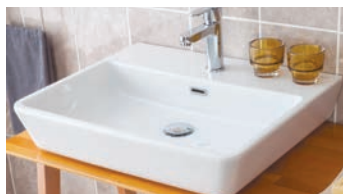

AMSTERDAM 40*

PRODUCT FEATURES

Doors HG Max White

Body Sides HG White Melaminated MDF

Drawers Soft Close - Undermount

Washbasin Ceramic

* also available in 34" wide

PORTO 48