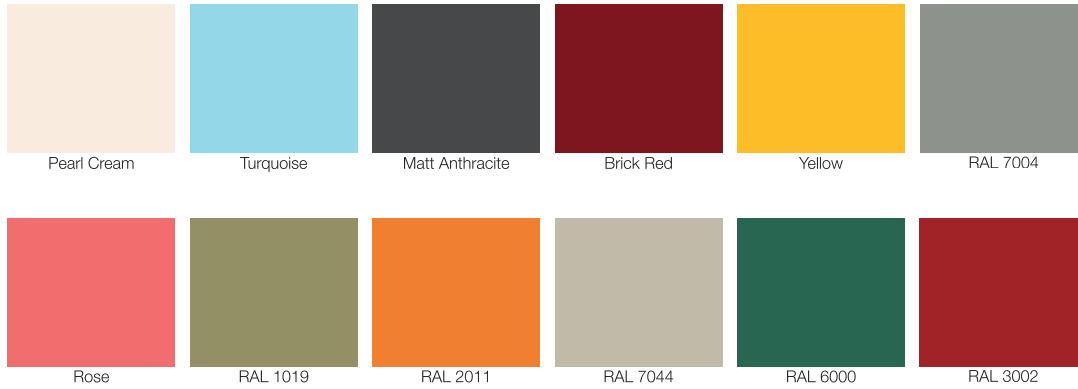

LACQUER COLOR