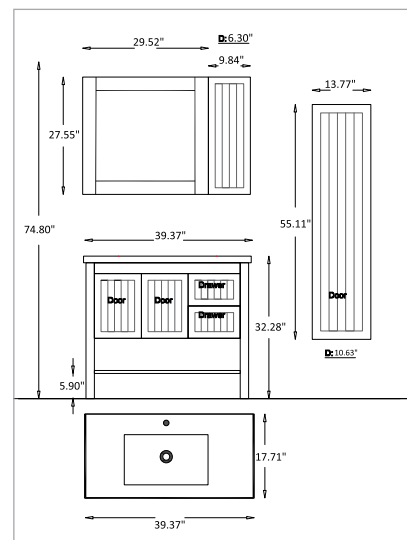

ATHENS 40

PRODUCT FEATURES

Doors Matt Acrylic Lacquer

Body Sides White Melamined MDF

Drawers Soft Close - Undermount

Washbasin Ceramic