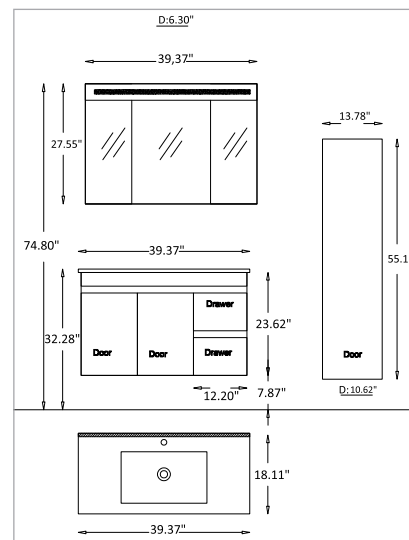

* also available in 34" wide

MILANO 42*

PRODUCT FEATURES

Doors HG White Acrylic Lacquer

Body Sides HG White Melaminated MDF

Drawers Soft Close - Undermount

Washbasin Ceramic

* also available in 48" wide