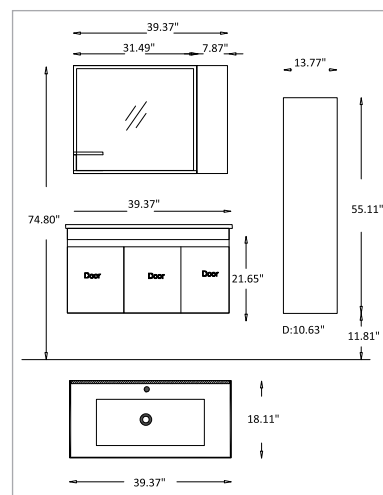

OSLO 40

PRODUCT FEATURES

Doors HG White

Body Sides Lisbon Melaminated MDF

Hinge Soft Close

Washbasin Ceramic