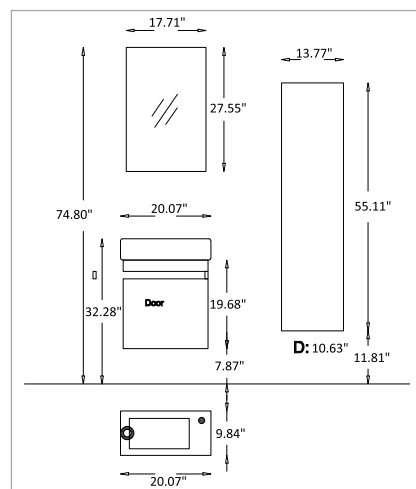

SLIM 20

PRODUCT FEATURES

Doors	HG Max White
Body Sides	HG White Melaminated MDF
Drawers	Soft Close
Washbasin	Ceramic