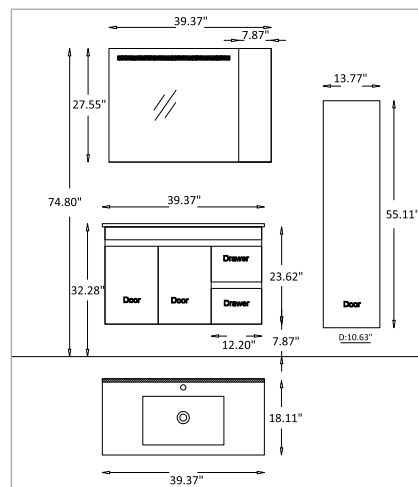

AMSTERDAM 40*

PRODUCT FEATURES

Doors HG Max White

Body Sides HG White Melaminated MDF

Drawers Soft Close - Undermount

Washbasin Ceramic

* also available in 34" wide

PORTO 48

PRODUCT FEATURES

Doors HG Max White

Body Sides HG White Melaminated MDF

Hinge Soft Close

Washbasin Ceramic

LYON 40*

PRODUCT FEATURES

Doors	Soft Touch Anthracite MDF
Body Sides	HG White Melaminated MDF
Drawers	Soft Close - Undermount
Washbasin	Ceramic

* also available in 34" wide

BARCELONA 40

PRODUCT FEATURES

Doors Matt Acrylic White Lacquer

Body Sides Lisbon Melamined MDF

Drawers Soft Close - Undermount

Washbasin Ceramic

GEORGETOWN 40^{*}

PRODUCT FEATURES

Doors	Lisbon Melaminated MDF
Body Sides	Lisbon Melaminated MDF
Drawers	Soft Close - Undermount
Washbasin	Ceramic

* also available in 34" wide

OSLO 40

PRODUCT FEATURES

Doors HG White

Body Sides Lisbon Melaminated MDF