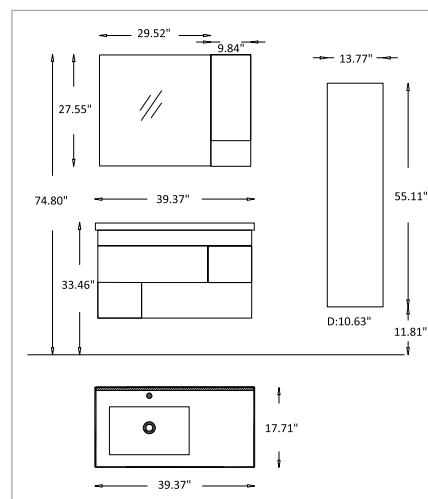

AMSTERDAM 40*

PRODUCT FEATURES

Doors HG Max White

Body Sides HG White Melaminated MDF

Drawers Soft Close - Undermount

Washbasin Ceramic

* also available in 34" wide

PORTO 48

* also available in 34" wide

BARCELONA 40

PRODUCT FEATURES

Doors Matt Acrylic White Lacquer

Body Sides Lisbon Melamined MDF

Drawers Soft Close - Undermount

Washbasin Ceramic

GEORGETOWN 40^{*}

PRODUCT FEATURES

Doors	Lisbon Melaminated MDF
Body Sides	Lisbon Melaminated MDF
Drawers	Soft Close - Undermount
Washbasin	Ceramic

* also available in 34" wide

OSLO 40

PRODUCT FEATURES

Doors HG White

Body Sides Lisbon Melaminated MDF