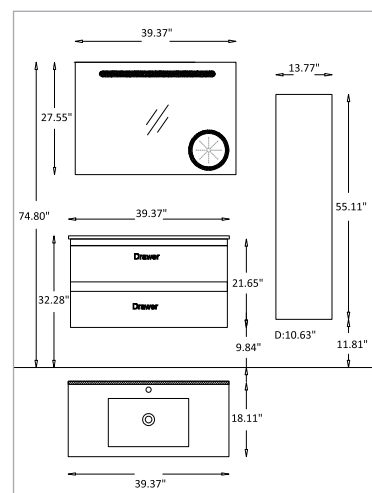

AMSTERDAM 40*

PRODUCT FEATURES

Doors HG Max White

Body Sides HG White Melaminated MDF

Drawers Soft Close - Undermount

Washbasin Ceramic

* also available in 34" wide

PORTO 48

* also available in 34" wide

BARCELONA 40

PRODUCT FEATURES

Doors Matt Acrylic White Lacquer

Body Sides Lisbon Melamined MDF

Drawers Soft Close - Undermount

Washbasin Ceramic

GEORGETOWN 40^{*}