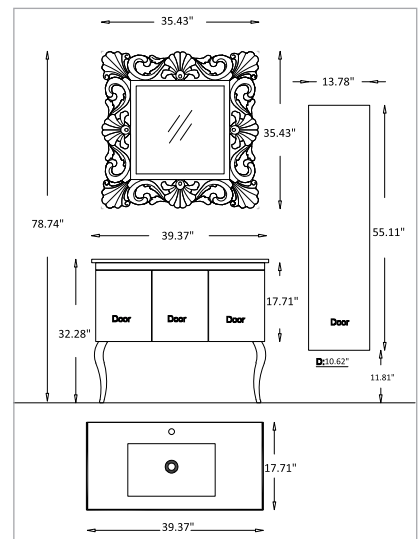

ISTANBUL 40

PRODUCT FEATURES

Doors HG White Acrylic Lacquer

Body Sides HG White Melaminated MDF

Hinge Soft Close

Washbasin Ceramic