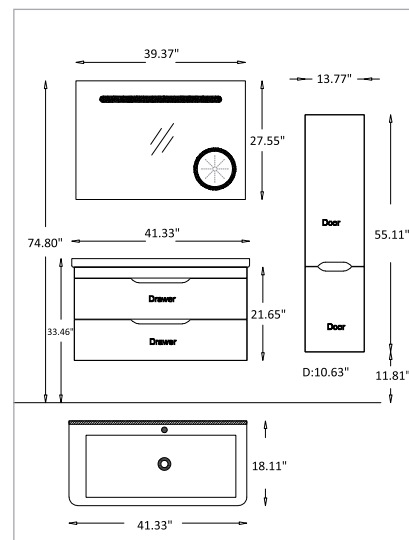

* also available in 34" wide

MILANO 42*

PRODUCT FEATURES

Doors HG White Acrylic Lacquer

Body Sides HG White Melaminated MDF

Drawers Soft Close - Undermount

Washbasin Ceramic

* also available in 48" wide

* also available in 34" wide

BARCELONA 40

PRODUCT FEATURES

Doors Matt Acrylic White Lacquer

Body Sides Lisbon Melamined MDF

Drawers Soft Close - Undermount

Washbasin Ceramic

GEORGETOWN 40^{*}