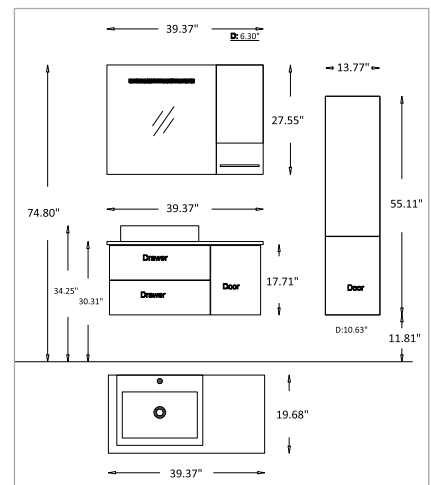

Doors	Matt Acrylic Lacquer
Body Sides	White + Lisbon Melamined MDF
Drawers	Soft Close - Undermount
Washbasin	Melamined MDF + Ceramic

* also available in 40" and 48" wide

LONDON 40

PRODUCT FEATURES

Doors	HG Max White
Body Sides	HG White Melaminated MDF
Drawers	Soft Close - Undermount
Washbasin	Ceramic

AMSTERDAM 40*

PRODUCT FEATURES

Doors HG Max White

Body Sides HG White Melaminated MDF

Drawers Soft Close - Undermount

Washbasin Ceramic

* also available in 34" wide

PORTO 48

* also available in 34" wide

BARCELONA 40

PRODUCT FEATURES

Doors Matt Acrylic White Lacquer

Body Sides Lisbon Melamined MDF

Drawers Soft Close - Undermount

Washbasin Ceramic

GEORGETOWN 40^{*}